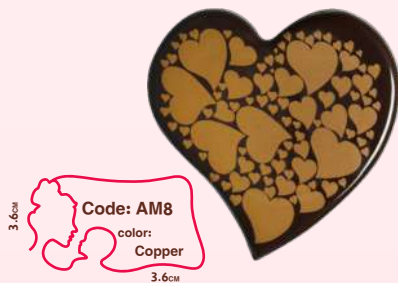

10.0cm
Code: M02223
color: Red
5.6cm

10.0cm
Code: M02224
color: White
*Mauve
5.6cm

I ❤️ U
MOM

Mama

Mum
Cisil

2.9cm
Code: AM10
color: Gold
3.3cm

2.9cm
Code: AM9
color: White
3.3cm

2.9cm
Code: AM11
color: Rose
3.3cm

2.9cm
Code: AM12
color: Red
3.3cm

Happy
fin

3.0cm
Code: CM7
color: C*M*Y
3.5cm

3.5cm
Code: CM8
color: C*M*Y
4.0cm

4.0cm
Code: CM9
color: C*M*Y
4.5cm

5.5cm
Code: BM136
color: White*
Mauve
5.5cm

5.5cm
Code: BM135
color: Red *
Mauve
5.5cm

3.6cm
Code: BM138
color: White*
Mauve
3.6cm

3.5cm
Code: BM137
color: Red *
Mauve
4.0cm

5.0cm
Code: BT22
 color: yellow
 *Pistachio
 5.0cm

5.0cm
Code: BT24
 color: Red *
 Pistachio
 5.0cm

5.0cm
Code: BT23
 color: Mauve
 *yellow
 5.0cm